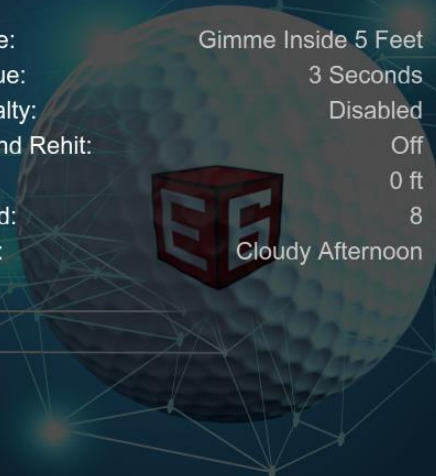

Stroke Play 比賽模式: 比桿賽

Tralee Golf Club

Game Options

比賽設定

選擇比賽洞數 Selected Holes

SETTINGS

Mulligans:	Unlimited	Putting Mode:	Gimme Inside 5 Feet
Pin Position:	Medium	Auto Continue:	3 Seconds
Auto Caddie:	On	Terrain Penalty:	Disabled
Auto Flybys:	Off	Auto Drop and Rehit:	Off
Wind:	Course Wind	Elevation:	0 ft
Green Hardness:	Hard	Green Speed:	8
Fairway Hardness:	Moderate	Atmosphere:	Cloudy Afternoon
Resume Game:	Supported		